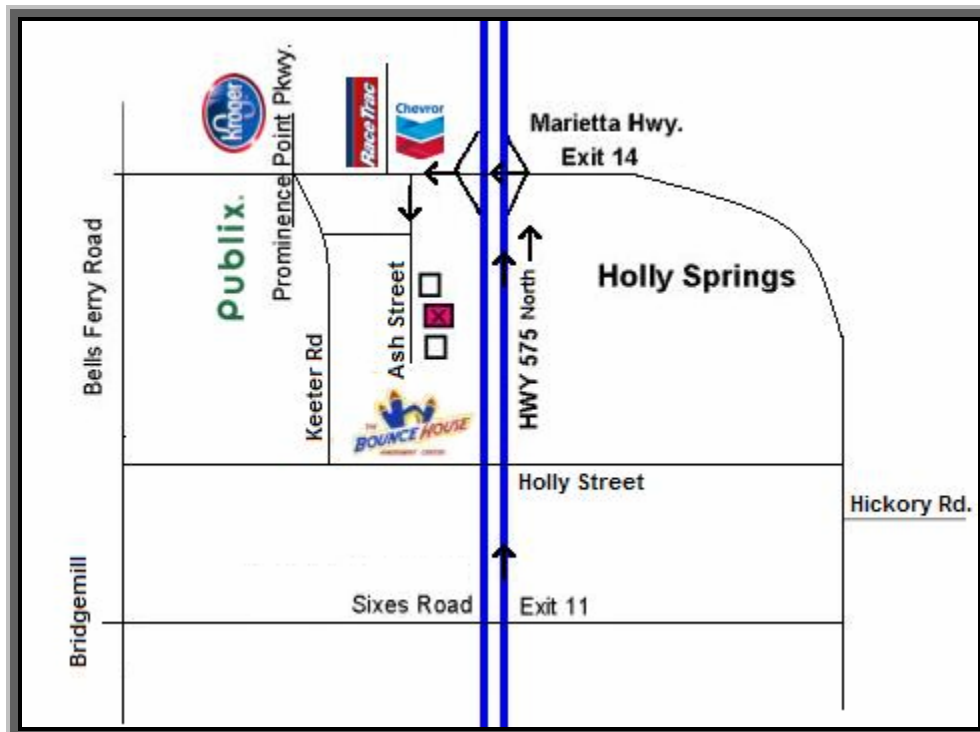

Directions To The Bounce House

From Kennesaw/Woodstock:

Take I-575 North to exit 14
Turn left and go over bridge toward Prominence Point
Turn Left on Ash Street (Ash Street is 50 – 100 yards past Interstate)

From Canton/Ball Ground/Jasper/Ellijay:

Take I-575 south to exit 14
Turn Right toward Prominence Point
Turn Left on Ash Street (Ash Street is 50 – 100 yards from Interstate)

From Marietta:

Take I-75 north to exit 268 (I-575)
Take I-575 north to exit 14
Turn left and go over bridge toward Prominence Point
Turn Left on Ash Street (Ash Street is 50 – 100 yards past Interstate)

If you have any problems finding us please call us at 770-345-JUMP (5867)

The Bounce House
765 Ash Street
Canton, GA 30115